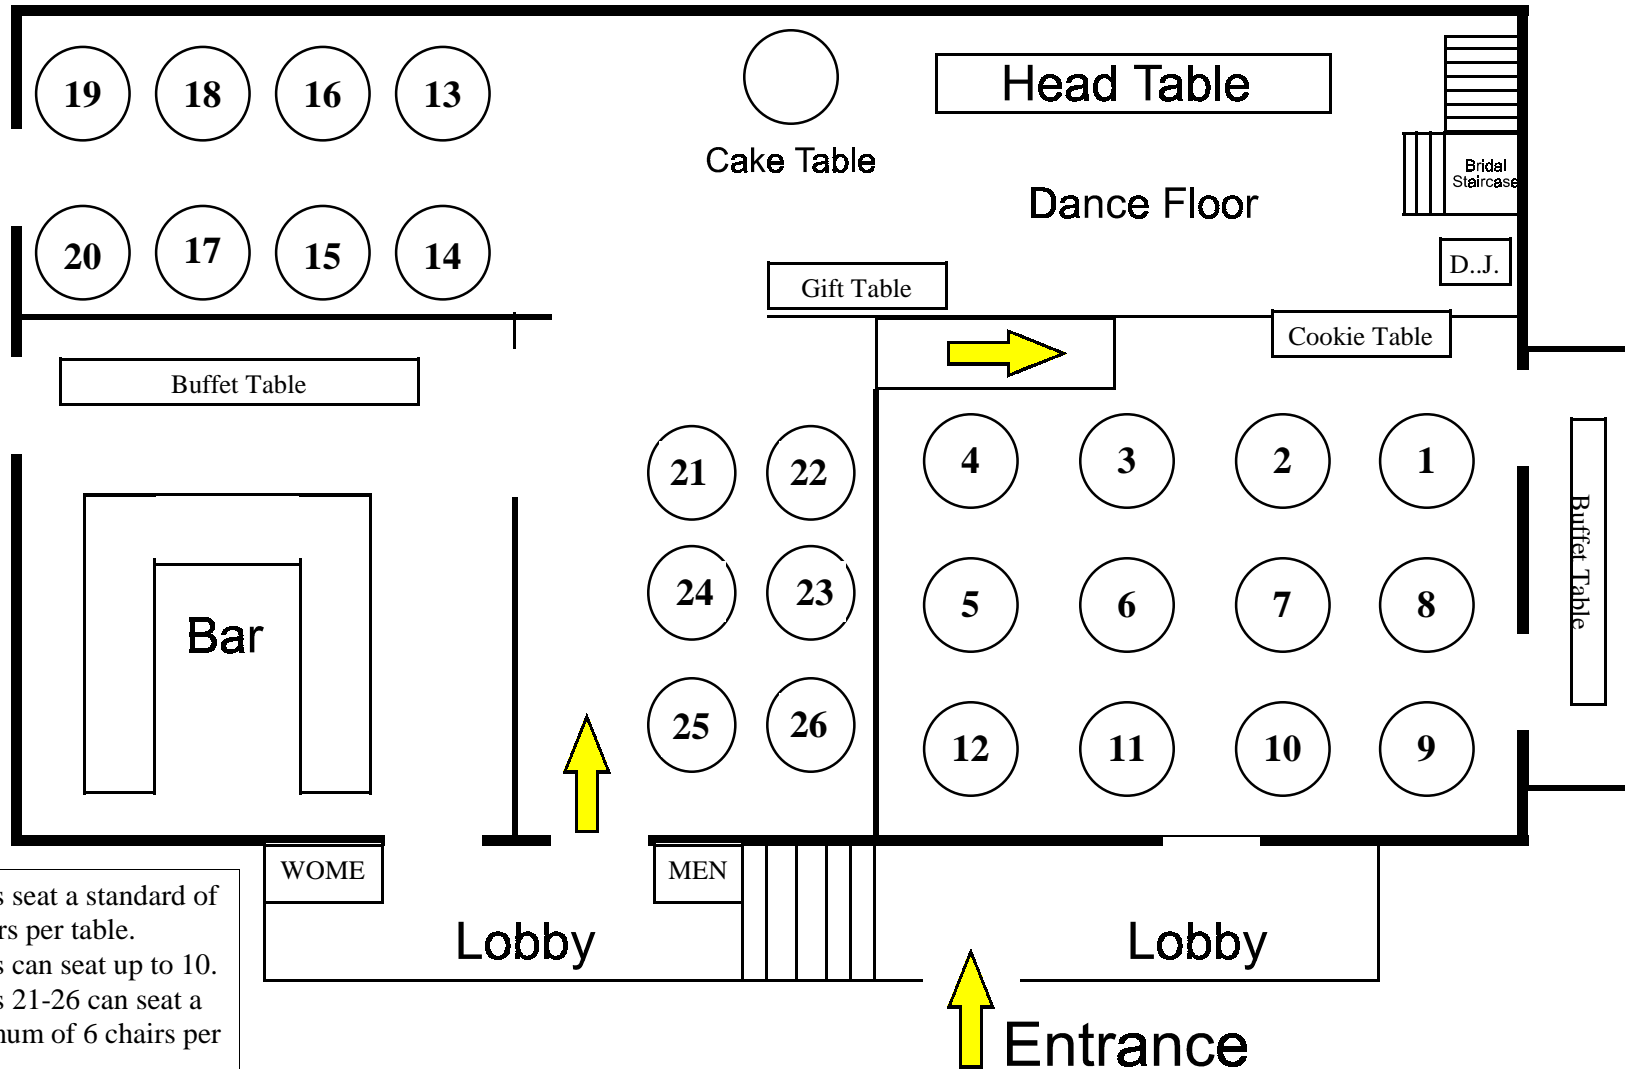

# The Fez Terrace Room

- ⇒ Tables seat a standard of 8 chairs per table.
- ⇒ Tables can seat up to 10.
- ⇒ Tables 21-26 can seat a maximum of 6 chairs per table.
- ⇒ Please be sure to notify The Fez of any tables needing more than 8 chairs.