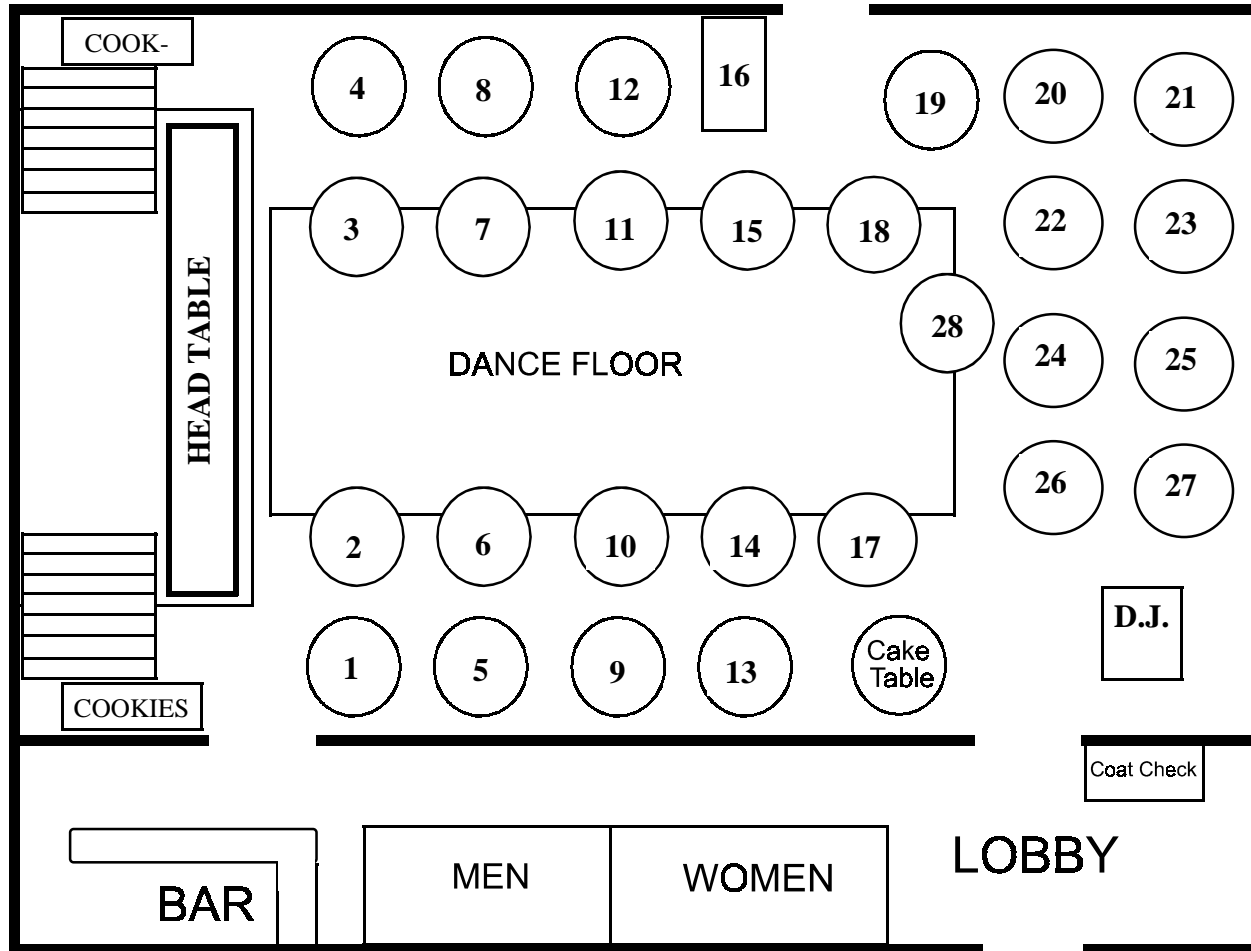

THE FEZ BALCONADE ROOM

- ⇒ Tables seat a standard of 8 chairs per table.
- ⇒ Tables can seat up to 10 chairs per table.
- ⇒ Please be sure to notify The Fez of any tables needing more than 8 chairs.